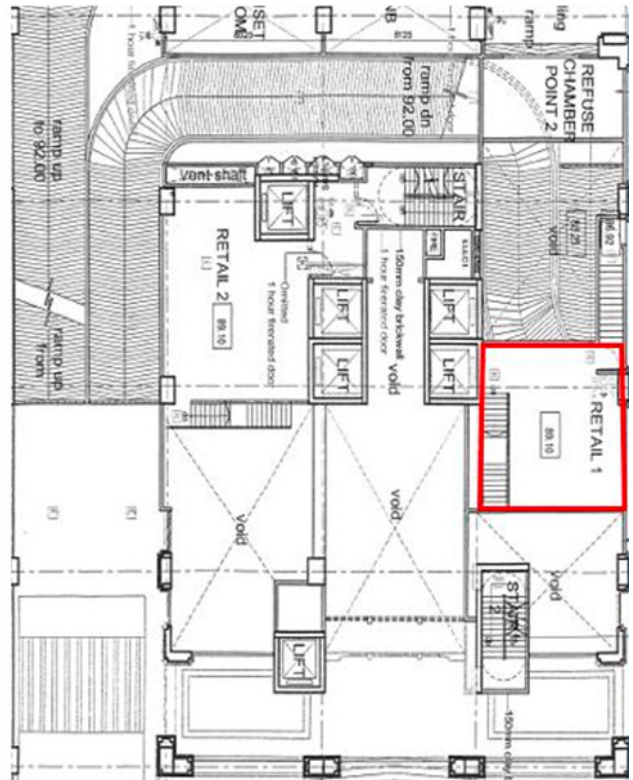

From the desk of Amy Ho

For Rent: G/F & Mezz. Floor F & B Space @ **MENARA I & P** @ Jalan Dungun, Damansara Heights

Rental : MYR 5,785/month

Size : 890 ft²

Location: At the Entrance of Menara I & P on the Ground & Mezz. Floor

Grab this 980 sq. ft. F&B space at the entrance of Menara I & P, Damansara Heights. Benefit from high foot traffic in a modern 14-story building with 161 secure parking spots. Just a 5-min walk to Semantan MRT. Building amenities include six lifts and centralized A/C. Nearby essentials: QRA Grocer and dining options.

Contact Amy Ho @ +6012-332 1188 to schedule a viewing today!

From the desk of Amy Ho

GROUND FLOOR & MEZZANINE

GROUND FLOOR

MEZZANINE FLOOR