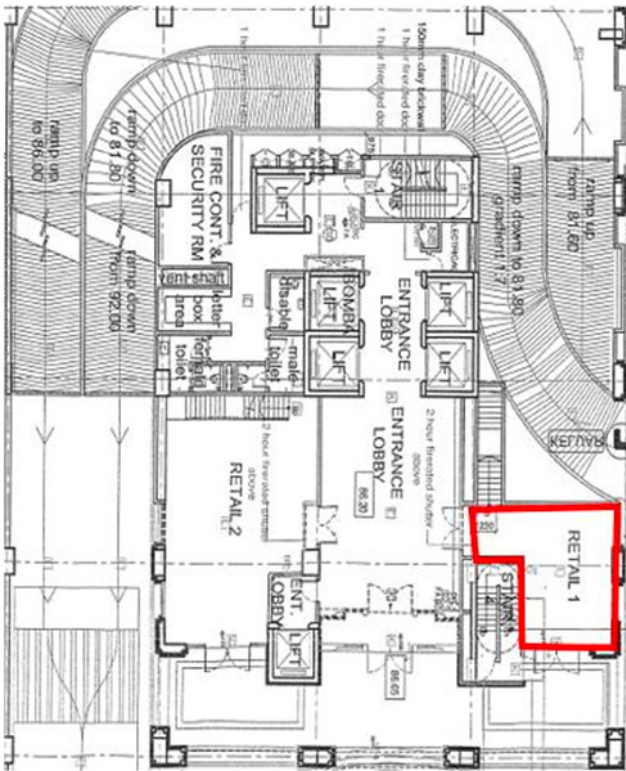

From the desk of Amy Ho

GROUND FLOOR & MEZZANINE

GROUND FLOOR